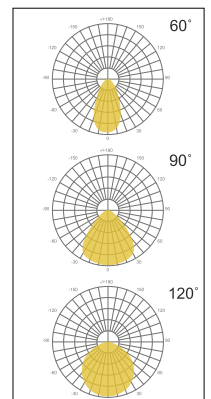

HIGH BAY LIGHT

Outdoor Light | High Bay

High Bay Ecoluxon

ELX-HB

3.000K 4.000K 5.000K 6.000K

■ Specification

Daya (W)	Input Voltage	Frequency Amp	LED Efikasi	Total Lumen	CRI	Temperatur Warna	Proteksi	Beam Angle	Berat	Material
30W	AC165-265V	50/60Hz	190Lm/W	5.700Lm	>70Ra	6000K	IP65	60°/90°/120°	1.8kg	Graphene
50W	AC165-265V	50/60Hz	190Lm/W	9.500Lm	>70Ra	6000K	IP65	60°/90°/120°	1.8kg	Graphene
80W	AC165-265V	50/60Hz	190Lm/W	15.200Lm	>70Ra	6000K	IP66	60°/90°/120°	2.1kg	Graphene
100W	AC165-265V	50/60Hz	190Lm/W	19.000Lm	>70Ra	6000K	IP65	60°/90°/120°	2.1kg	Graphene

- Easy maintenance
- Modular LED for easy replacement
- Opening and closing possible of LED module part and power supply part
- Customizable beam angle
- Temperature max 50°