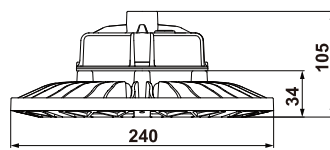

HIGH BAY LIGHT

Outdoor Light | High Bay

High Bay Ecoluxon

ELX-HB

3.000K 4.000K 5.000K 6.000K

■ Specification

Daya (W)	Input Voltage	Frequency Amp	LED Efikasi	Total Lumen	CRI	Temperatur Warna	Proteksi	Beam Angle	Berat	Material
30W	AC165-265V	50/60Hz	190Lm/W	5.700Lm	>70Ra	6000K	IP65	60°/90°/120°	1.8kg	Graphene
50W	AC165-265V	50/60Hz	190Lm/W	9.500Lm	>70Ra	6000K	IP65	60°/90°/120°	1.8kg	Graphene
80W	AC165-265V	50/60Hz	190Lm/W	15.200Lm	>70Ra	6000K	IP66	60°/90°/120°	2.1kg	Graphene
100W	AC165-265V	50/60Hz	190Lm/W	19.000Lm	>70Ra	6000K	IP65	60°/90°/120°	2.1kg	Graphene

Model : ELX-HB-30W/50W

Dimension (mm)

Ø240

Model : ELX-HB-80W/100W

Dimension (mm)

Ø260

M10 Hanging Hook

Mounting Bracket