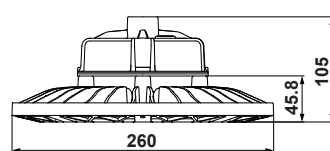

Model : ELX-HB-30W/50W

Dimension (mm)

Ø240

Model : ELX-HB-80W/100W

Dimension (mm)

Ø260

M10 Hanging Hook

Mounting Bracket